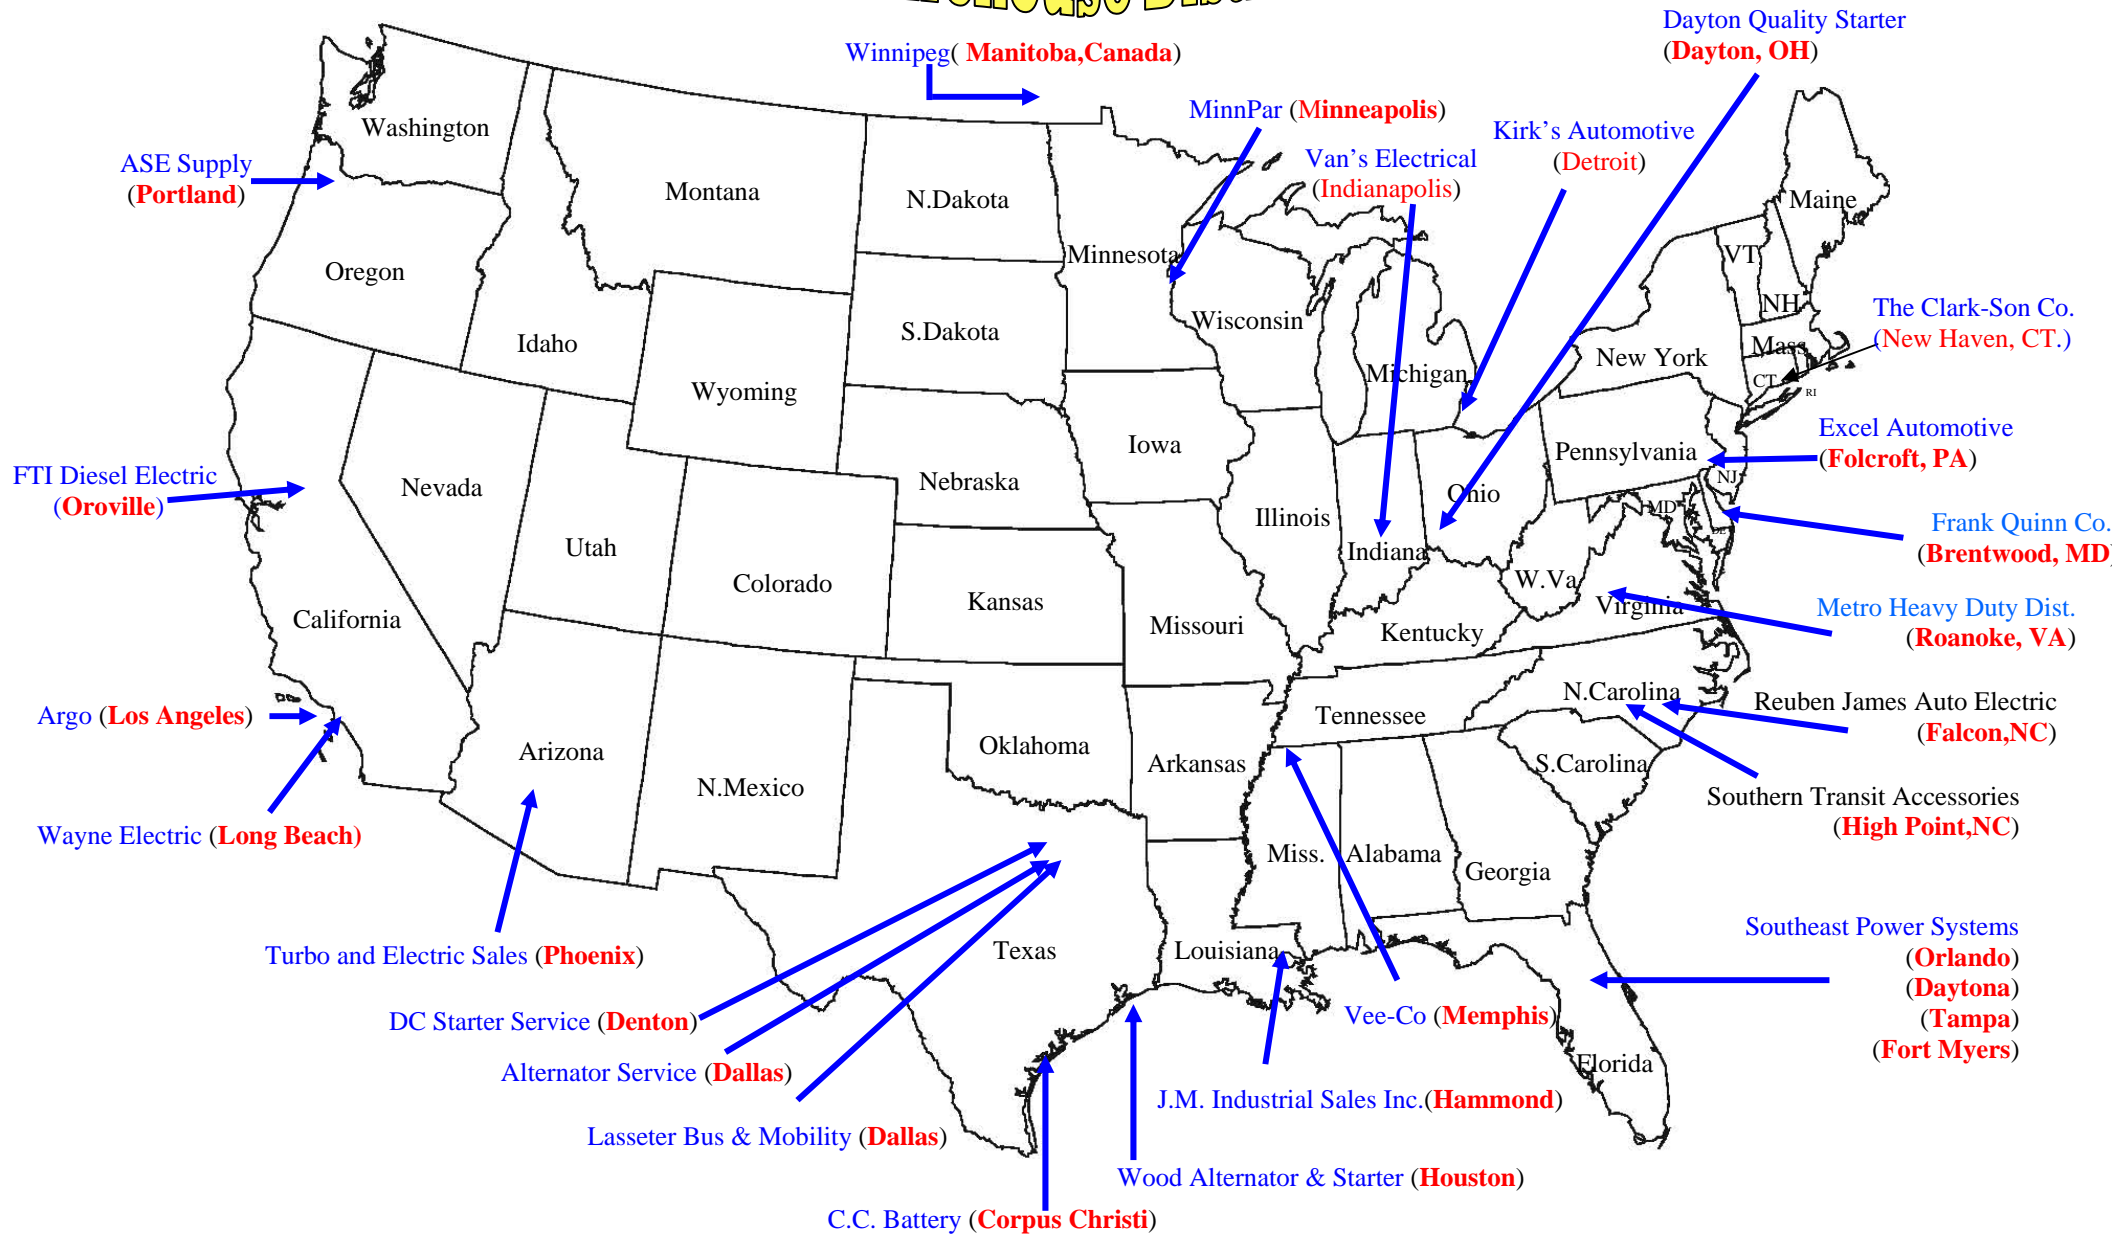

K.E.I. Warehouse Distributors

All Warehouse Distributor Addresses and Phone #'s on following page.