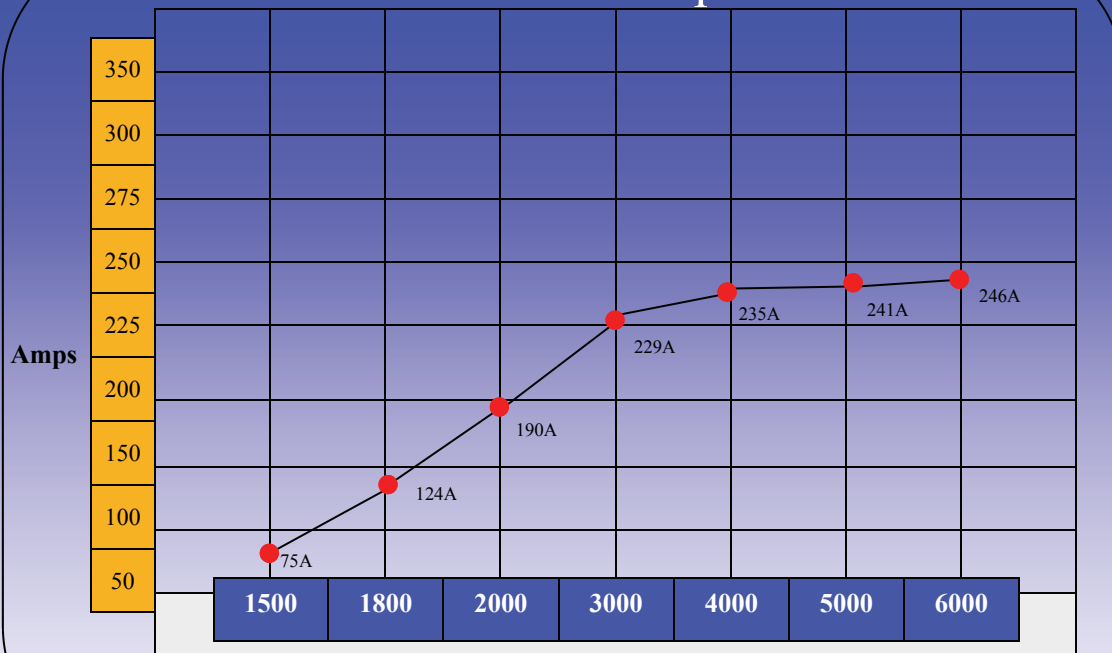

2350 W. Commerce, Dallas, Texas 75212
 Phone 214.630.3820 Fax 214.630.6777
 www.keiproducts.com

Model KCD240IH

Application Guide

**NEW
Model**

Plug & Play

Dodge/Chrysler
 Years 2010-2012
 With Engine :
 Cummins 5.7L, 5.9L, & 6.7L

Warranty
 New OEM Install Warranty : 2 Years or 75,000 Miles
 New Aftermarket Install Warranty : 1 Year or 36,000 Miles

Alternator Output

Alternators are tested at 13.5 Volts

Mission Statement

KEI employees, with over 125 years of experience in designing, manufacturing and working with alternators, are passionate and dedicated to this industry .